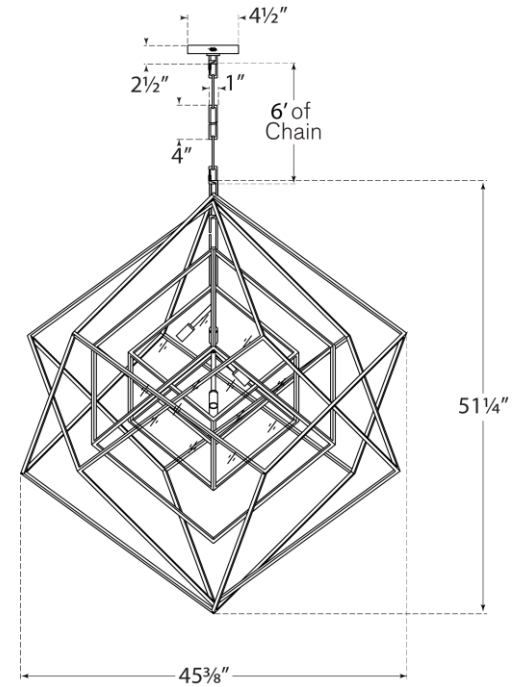

SPEC SHEET

Cubist Large Chandelier

Item # KW 5022G-CG

Designer: Kelly Wearstler

Fixture Height: 51.25"

Width: 45.25"

Canopy: 6" Square

Finishes: Al, G

Glass Options: CG

Socket: 5 - E12 Candelabra

Wattage: 5 - 60 B11

KW5022